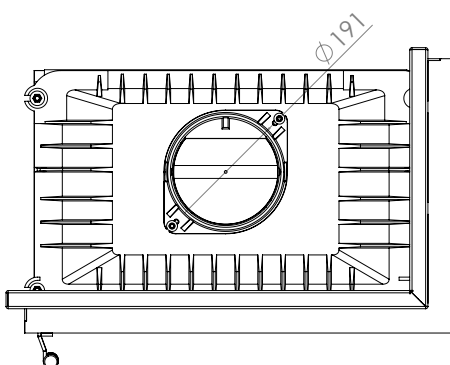

Technical drawing