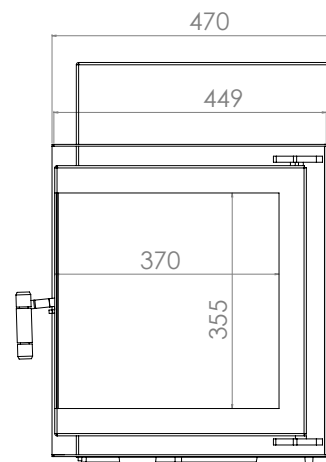

Technical drawing