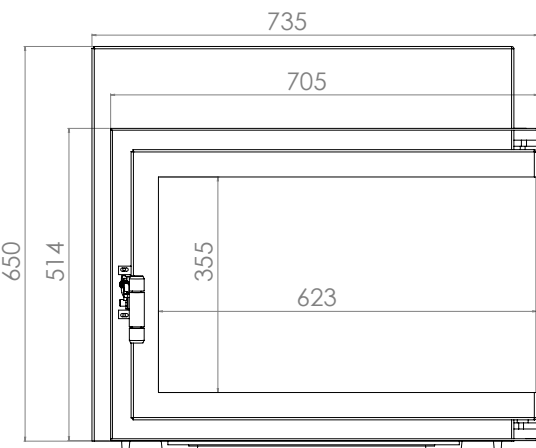

Technical drawing